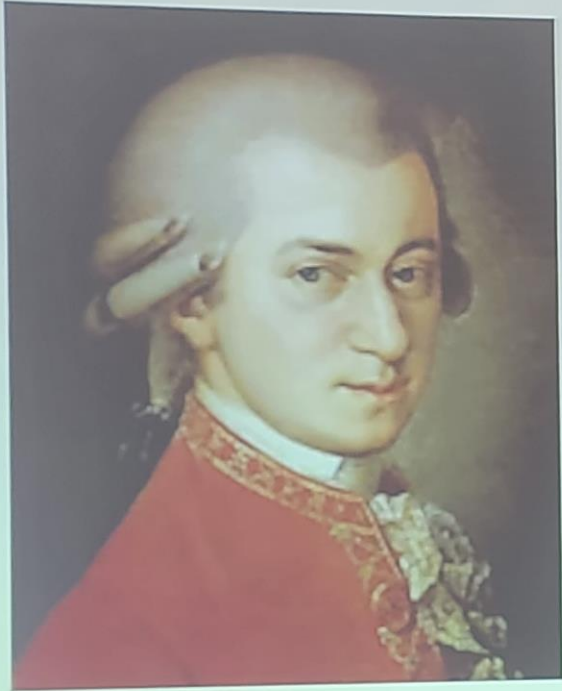

Rock Dove

HADDAM
QUELLETTE

Red Jungle Fowl - *Gallus gallus*

Family: Phasianidae
"Bird of the Phasis River"
(Georgia)

Piano Concerto no. 17

Piano Concerto in C Major
A Musical Joke

Chickadee
(onomatopoeia)

Titmouse

Tite = Small
Mouse = Mouse

A man in a blue shirt is standing at a podium, presenting to an audience. He is holding a small object in his right hand and gesturing with his left. The audience's heads are visible in the foreground.